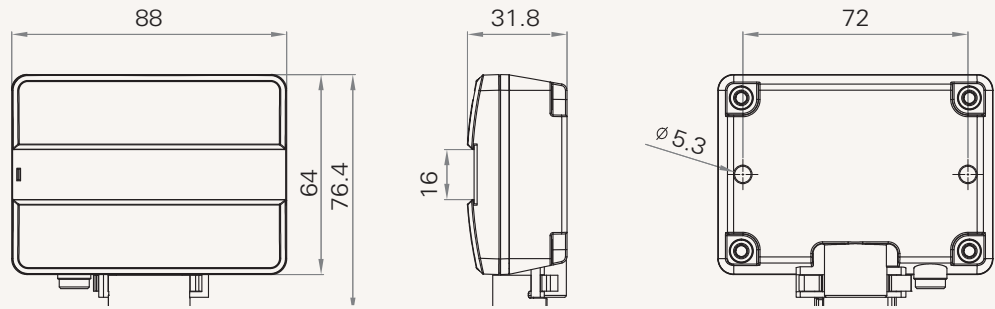

## General Features

Receiver for wireless handset	IEEE 802.15.4
Max. remote distance	5~7m
Extra socket for wire handset	
LED indication	

**Drawing**

Standard Dimensions  
(mm)