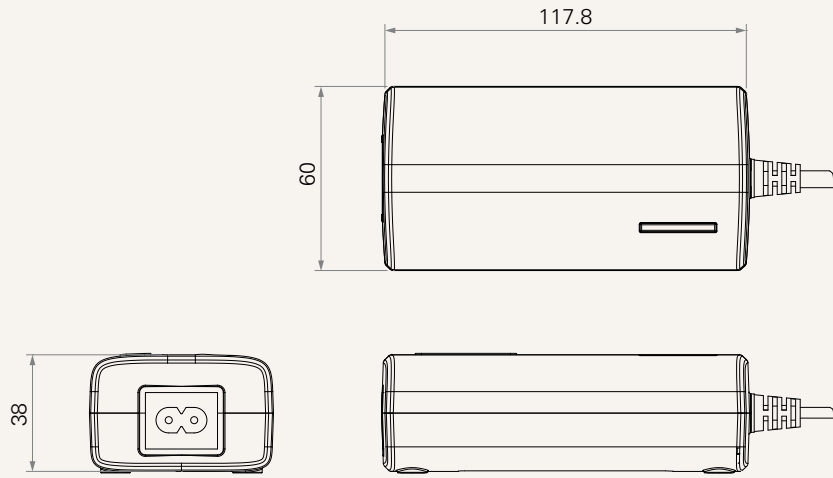

TP5P

series

Product Segments

- **Comfort Motion**

General Features

Transformer type	SMPS
Input voltage	100~240V AC
Maximum output	29V DC, 2.0A
Plug support	EU, USA, AUS, UK, JPN
Color	Black or grey
Certificate	UL, ACMA, PSE, SAA

Drawing

Standard Dimensions
(mm)

Plug	1 = EU 2 = USA	3 = AUS 4 = UK	5 = JPN
Color	1 = Black	2 = Grey (Pantone 428C)	
Cable Length	1 = AC cable: straight, 1500mm; DC cable: straight, 1000mm; DIN plug 3 = AC cable: straight, 1500mm; DC cable: straight, 1000mm; 01 plug		A = Customized