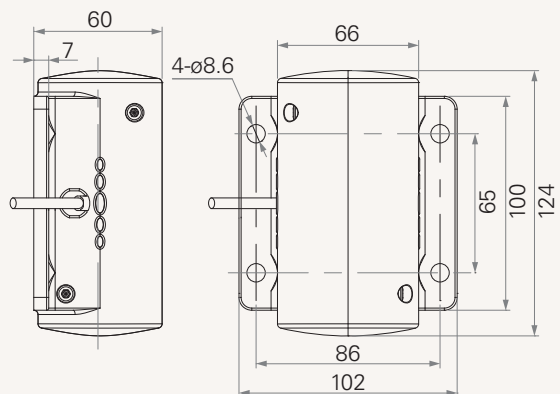

TMM

series

Product Segments

- **Comfort Motion**

General Features

Massage motor
12V DC or 24V DC
Suitable for adjustable beds

Drawing

Standard Dimensions
(mm)

TMM

Version: 20130705-A

	Voltage	1 = 12V	2 = 24V
	Color	1 = Black	A = Customized
	Cable Length	1 = Straight, 1000mm	2 = Straight, 2000mm A = Customized
	Plug	1 = TiMOTION's standard DIN 6pin plug 2 = Tinned leads	F = Molex 2pin A = Customized