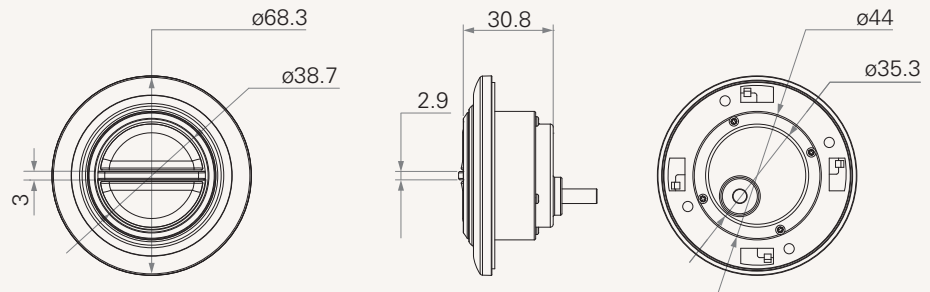

TH5

series

Product Segments

- **Comfort Motion**

General Features

Maximum available buttons	2
Color	black or grey
Mounted into the recliner directly	

Drawing

Standard Dimensions
(mm)

TH5 Ordering Key

TH5

Version: 20150901-G

	Plug	1 = DIN 5pin, for TDC 2 = DIN 8pin, for TC2/TC3/TC7 4 = DIN 8pin, 180°, for extension cable Note : Please choose "switch type" or "scan type" then make a notification when place an order	5 = RJ 10pin, 180°, for TC6/TC9/extension cable A = Customized
	Color	1 = Black	
	Cable Length	1 = Straight, 1500mm	2 = Straight, 2000mm A = Customized