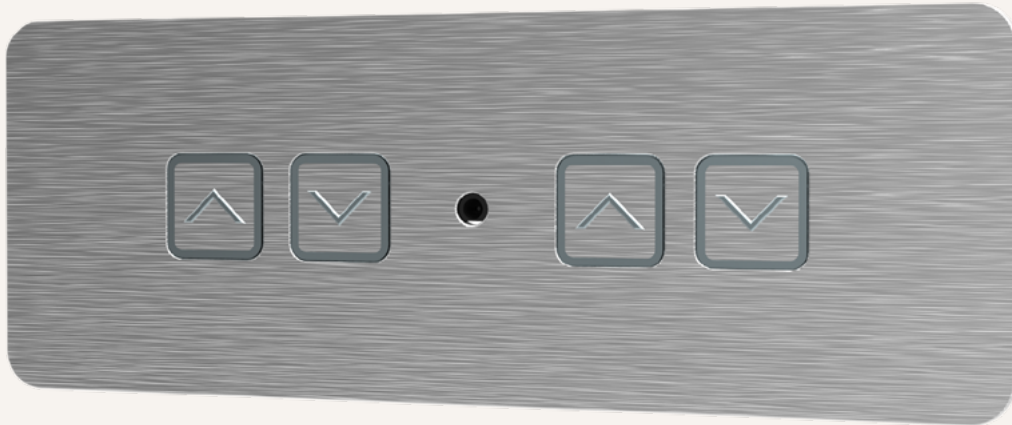

TFH7P

series

Product Segments

- **Comfort Motion**

General Features

Maximum available buttons 4

Metallic finish, rectangular design

It includes a 3.5mm socket inserted within the recliner that is used for charging the TBB through the TBC.

Embedded into the recliner directly

TFH7P
Series

Drawing

Standard Dimensions
(mm)

TFH7P Ordering Key

TFH7P

Version: 20180123-B

Plug	2 = RJ 10P, 90°	5 = RJ 10P, 180°
-------------	-----------------	------------------