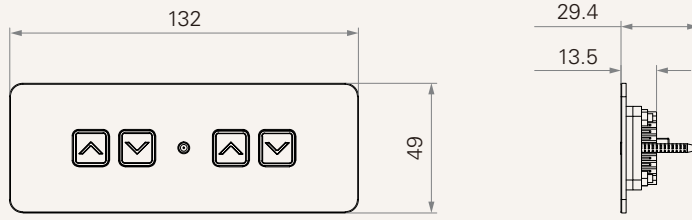

TFH7P

series

Product Segments

- **Comfort Motion**

General Features

Maximum available buttons 4

Metallic finish, rectangular design

It includes a 3.5mm socket inserted within the recliner that is used for charging the TBB through the TBC.

Embedded into the recliner directly

TFH7P
Series

Drawing

Standard Dimensions
(mm)

TFH7P Ordering Key

TFH7P

Version: 20180123-B

Plug	2 = RJ 10P, 90°	5 = RJ 10P, 180°
-------------	-----------------	------------------

Cable Length (mm)	2 = Straight, 1500	
--------------------------	--------------------	--

Extra Charging Socket	0 = Without	1 = With
------------------------------	-------------	----------

Terms of Use

The user is responsible for determining the suitability of TiMOTION products for a specific application. TiMOTION products are subject to change without prior notice.