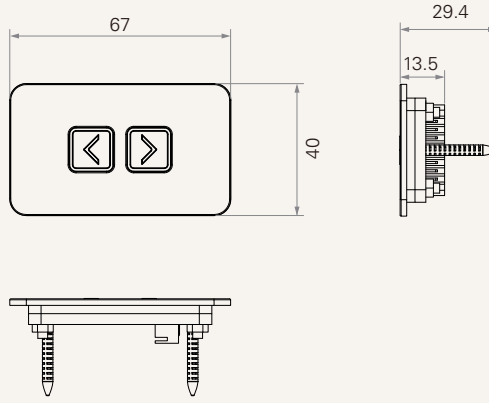

TFH15

series

Product Segments

- **Comfort Motion**

General Features

Maximum available buttons 2
Metallic finish
Embedded into the recliner directly

Drawing

Standard Dimensions
(mm)

TFH15

Version: 2018301-B

Plug	2 = DIN 8P, 90°	4 = DIN 8P, 180°	5 = RJ 10P, 90°	6 = RJ 10P, 180°
Cable Length (mm)	4 = Straight, 1000			
Button Definition	Note: please contact TiMOTION before making an order			
Button Icon	1 = ← →	2 = ↑ ↓		
Mounting Bracket	0 = Without	1 = With		
Color	4 = Silver			