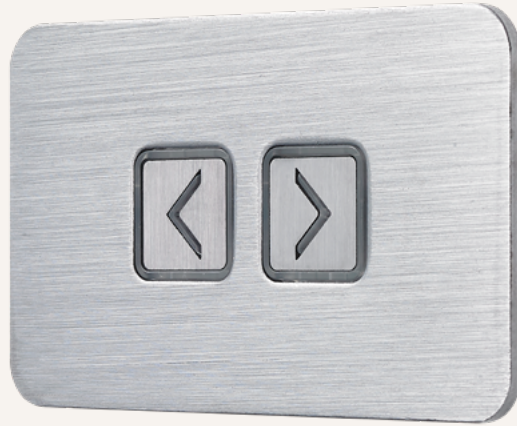

TFH15

series

Product Segments

- **Comfort Motion**

General Features

Maximum available buttons 2
Metallic finish
Embedded into the recliner directly

Drawing

Standard Dimensions
(mm)

TFH15

Version: 2018301-B

Plug	2 = DIN 8P, 90°	4 = DIN 8P, 180°	5 = RJ 10P, 90°	6 = RJ 10P, 180°
Cable Length (mm)	4 = Straight, 1000			
Button Definition	Note: please contact TiMOTION before making an order			
Button Icon	1 = ← →	2 = ↑ ↓		
Mounting Bracket	0 = Without	1 = With		
Color	4 = Silver			