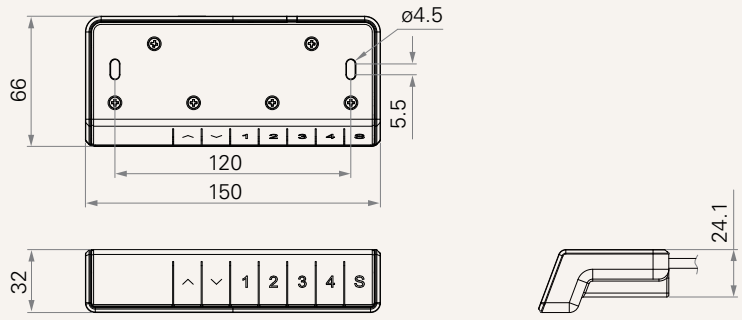

TDH6PR

series

Product Segments

- **Ergo Motion**

TDH6PR is a simple yet classic hand control for height adjustable desks. It allows the user to set four preferred heights, and is equipped with a three-digit display. It can work with the Bluetooth adapter - TWD1, controlling the desk height remotely via the "STAND UP PLS" app. The exceptional design of its interface enhances the user experience. TDH6PR is an ideal desk control for everyday use in the office.

General Features

Maximum available buttons	7
Color	Black or customized
Options	Backlight
3-digit display shows the height of the desk	
Memory functionality (4 settings)	
Compatible with the TWD1 (Bluetooth adapter)*	
Mounted under the tabletop	
Especially designed for adjustable height desk application	

Note

¹ With TWD1, it can control the desk height remotely via the "STAND UP PLS" app.

TDH6PPR Series

Drawing

Standard Dimensions
(mm)

TDH6PR Ordering Key

TDH6PR

Version: 20180410-A

Plug	6 = RJ 10P flat, 180°		
Case Color	1 = Black		
Back Light	1 = With, white		
Logo (Print)	1 = Without	2= TiMOTION	A = Customized
Unit	1 = Metric system (cm)	2 = Imperial system (inch)	
Cable Length (mm)	1 = Straight, 1000	2 = Straight, 2000	
Anti-Pulling Tube	0 = Without	1 = With	