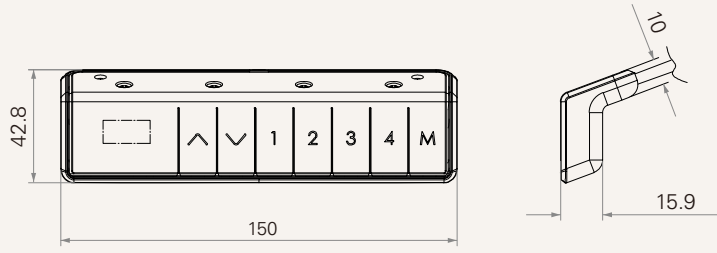

## General Features

Maximum available buttons            7  
3-digit display shows the height of the desk  
Color                                        Black or customized  
Memory functionality (4 settings)  
Mounted to the desk front side  
Especially designed for adjustable height desk application

**Drawing**

Standard Dimensions  
(mm)

<b>Back Light</b>	0 = Without	1 = White
<b>Plug</b>	1 = RJ 10P, 180°, for TC6, TC9, or extension cable (Round)	6 = RJ 10P, 180°, for TC11 / TC15 / TC16 (Flat)
<b>Color</b>	1 = Black	A = Customized
<b>Cable Length (mm)</b>	1 = Straight, 1000	2 = Straight, 2000
<b>Unit</b>	1 = Metric system (cm)	2 = Imperial system (inch)