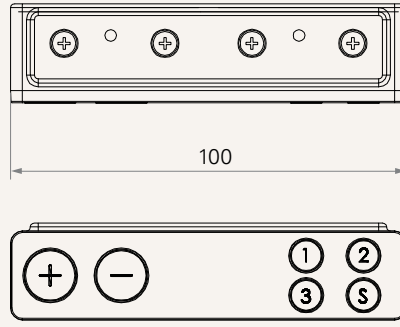

## General Features

Maximum available buttons 6  
 3-digit display shows the height of the desk  
 Color Black  
 Memory functionality (3 settings)  
 Mounted under the tabletop  
 Especially designed for adjustable height desk application

## TDH3

Version: 20150203-A

<b>Plug</b>	1 = RJ 10P, 180°, for TC6, TC9, or extension cable (Round)	6 = RJ 10P, 180°, for TC11 / TC15 / TC16, (Flat)
<b>Color</b>	1 = Black	
<b>Cable Length (mm)</b>	1 = Straight, 1000	2 = Straight, 2000
<b>Unit</b>	1 = Metric system	