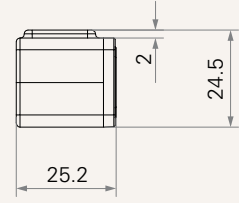

## General Features

Maximum available buttons 6  
 3-digit display shows the height of the desk  
 Color Black  
 Memory functionality (3 settings)  
 Mounted under the tabletop  
 Especially designed for adjustable height desk application

**Drawing**

Standard Dimensions  
(mm)

## TDH3

Version: 20150203-A

<b>Plug</b>	1 = RJ 10P, 180°, for TC6, TC9, or extension cable (Round)	6 = RJ 10P, 180°, for TC11 / TC15 / TC16, (Flat)
<b>Color</b>	1 = Black	
<b>Cable Length (mm)</b>	1 = Straight, 1000	2 = Straight, 2000
<b>Unit</b>	1 = Metric system	