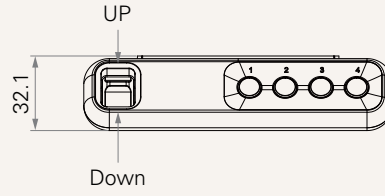

TDH12P

series

Product Segments

- **Ergo Motion**

TDH12P is a simple yet classic hand control for height adjustable desks. It allows the user to set four preferred heights, and is equipped with a three-digit display. It can work with the Bluetooth adapter-TWD1, controlling the desk height remotely via the "STAND UP PLEASE" app.

General Features

- Maximum available buttons 4
- 3-digit display shows the height of the desk
- Memory functionality (4 settings)
- Compatible with the TWD1 (Bluetooth adapter)*
- Mounted to the desk front side
- Intuitive knob control
- Especially designed for adjustable height desk application

Note

¹ With TWD1, it can control the desk height remotely via the "STAND UP PLEASE" app.

TDH12P Series

Drawing

Standard Dimensions
(mm)

TDH12P Ordering Key

TDH12P

Version: 20180411-A

Plug	6 = RJ 10P flat, 180°		
Case Color	1 = Black		
Button Color	1 = Black		
Logo (Print)	1 = Without	2= TiMOTION	A = Customized
Unit	1 = Metric system (cm)	2 = Imperial system (inch)	
Cable Length (mm)	1 = Straight, 1000	2 = Straight, 2000	
Anti-Pulling Tube	0 = Without	1 = With	