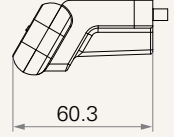

General Features

- Maximum available buttons 4
- 3-digit display shows the height of the desk
- Memory functionality (4 settings)
- Compatible with the TWD1 (Bluetooth adapter)*
- Mounted to the desk front side
- Intuitive knob control
- Especially designed for adjustable height desk application

Note

¹ With TWD1, it can control the desk height remotely via the "STAND UP PLEASE" app.

TDH12P Series

Drawing

Standard Dimensions
(mm)

TDH12P Ordering Key

TDH12P

Version: 20180411-A

Plug	6 = RJ 10P flat, 180°		
Case Color	1 = Black		
Button Color	1 = Black		
Logo (Print)	1 = Without	2= TiMOTION	A = Customized
Unit	1 = Metric system (cm)	2 = Imperial system (inch)	
Cable Length (mm)	1 = Straight, 1000	2 = Straight, 2000	
Anti-Pulling Tube	0 = Without	1 = With	