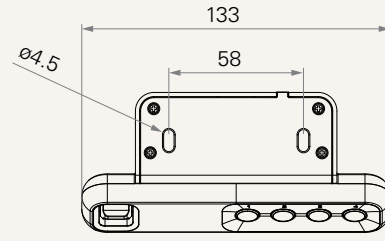

General Features

- Maximum available buttons 4
- 3-digit display shows the height of the desk
- Memory functionality (4 settings)
- Compatible with the TWD1 (Bluetooth adapter)*
- Mounted to the desk front side
- Intuitive knob control
- Especially designed for adjustable height desk application

Note

¹ With TWD1, it can control the desk height remotely via the "STAND UP PLEASE" app.

TDH12P Series

Drawing

Standard Dimensions
(mm)

TDH12P Ordering Key

TDH12P

Version: 20180411-A

Plug	6 = RJ 10P flat, 180°		
Case Color	1 = Black		
Button Color	1 = Black		
Logo (Print)	1 = Without	2= TiMOTION	A = Customized
Unit	1 = Metric system (cm)	2 = Imperial system (inch)	
Cable Length (mm)	1 = Straight, 1000	2 = Straight, 2000	
Anti-Pulling Tube	0 = Without	1 = With	