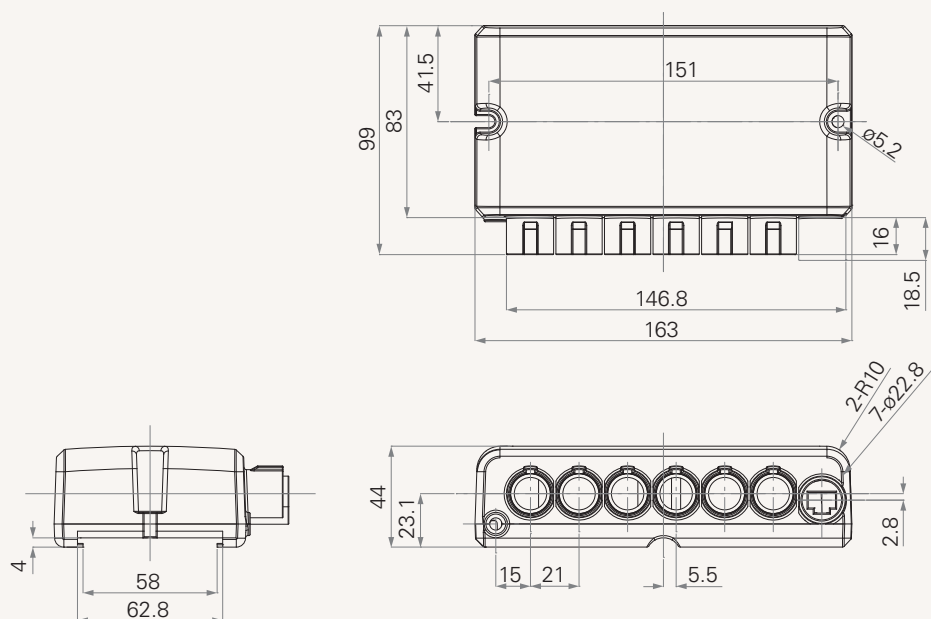

TC6

series

Product Segments

- **Comfort Motion**

Number of actuators

1~5

Color

black or grey

Over current protection

Drawing

Standard Dimension
(mm)

Terms of Use

The user is responsible for determining the suitability of TiMOTION products for a specific application.

Due to continuous development in order to improve our products, TiMOTION products are subject to frequent modifications and changes without prior notice.

2 = Grey (Pantone 428C)

Cable Length

1 = Straight, 1000mm

A = Customized

Plug

1 = Long DIN 5pin, 240°

2 = TiMOTION standard 01 plug