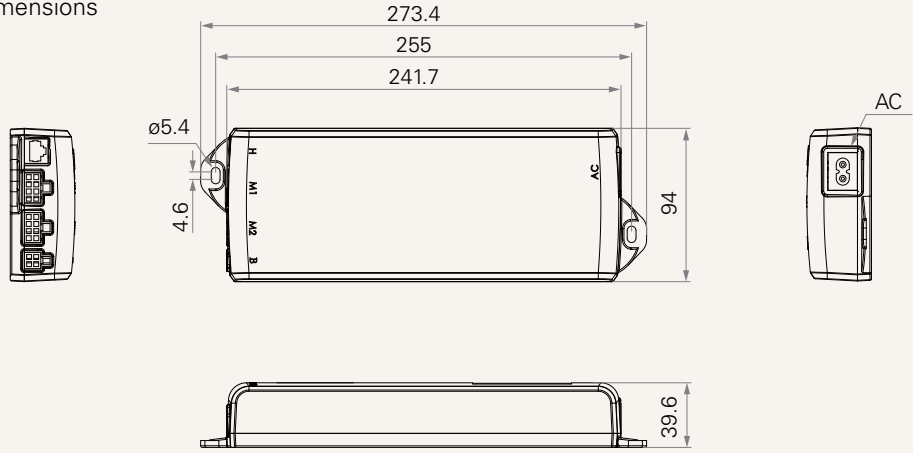

TC15P

series

Product Segments

• Ergo Motion

TC15P is an upgraded control box for the 2-leg height adjustable desk. With a similar appearance as the TC15, the TC15P has an additional port for an external battery, which gives mobility to your sit-stand desk. In addition, the TC15P has integrated t-touch and built-in Bluetooth options that protect your desk from material damage and enable the desk to be operated via our mobile desk app.

With advanced PCB, the TC15P makes it possible to add a USB or wireless charging device onto the system. This new generation TiMOTION control box makes 0.1W low standby power standard. With the TC15P, you can easily utilize all the features you want for your sit-stand desk.

General Features

Built-in transformer type	SMPS
Maximum output	32V DC, 4.0A
Plug support	EU, USA, AUS, UK, JPN
Number of actuators	2
Color	Black
Supports t-touch or Bluetooth built-in, charging accessory and external battery (TBB9)	
0.1W standby power consumption	
Especially designed for adjustable height desk application	
Support synchronous movement	

TC15P Series

Drawing

Standard Dimensions
(mm)

TC15P Ordering Key

TC15P

Version: 20190429-C

Transformer	K = SPM-120Q (32V/4.0A + 5V/100mA, 0.1W standby power, quick start, 100-240V)		
--------------------	---	--	--