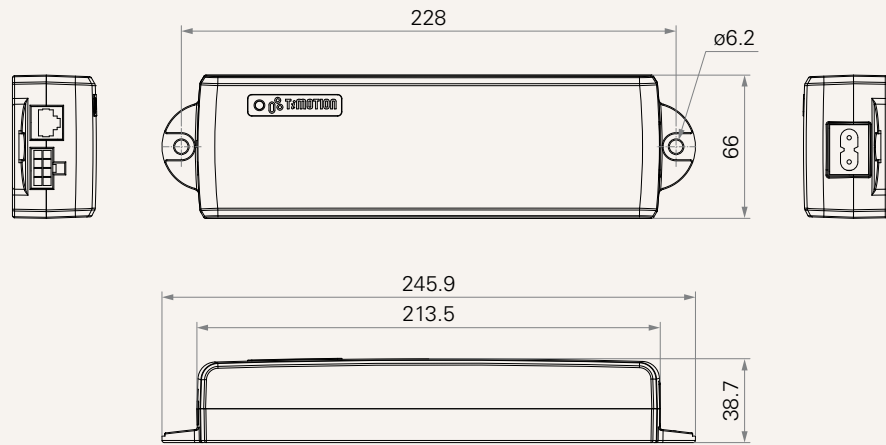

TC11

series

Product Segments

- **Comfort Motion**
- **Ergo Motion**

General Features

Built-in transformer type	SMPS
Maximum output	32V DC, 2.5A
Plug support	EU, USA, AUS, UK, JPN
Number of actuators	1
Color	Black
Certificate	UL508, PSE, SAA, EMC
0.1W standby power consumption	
Especially designed for adjustable height desk application	

Drawing

Standard Dimensions
(mm)

TC11

Version: 20190104-G

Plug	1 = EU 2 = USA	3 = AUS 4 = UK	5 = JPN
Color	1 = Black		
Cable Length (mm)	1 = Straight, 1500	2 = Straight, 2000	3 = Straight, 4000
Transformer	3 = SPM-72C (32V / 2.5A + 5V / 100mA, 0.1W standby power, 100-240V)		
MCU	1 = With MCU	2 = With MCU (5V high current version)	