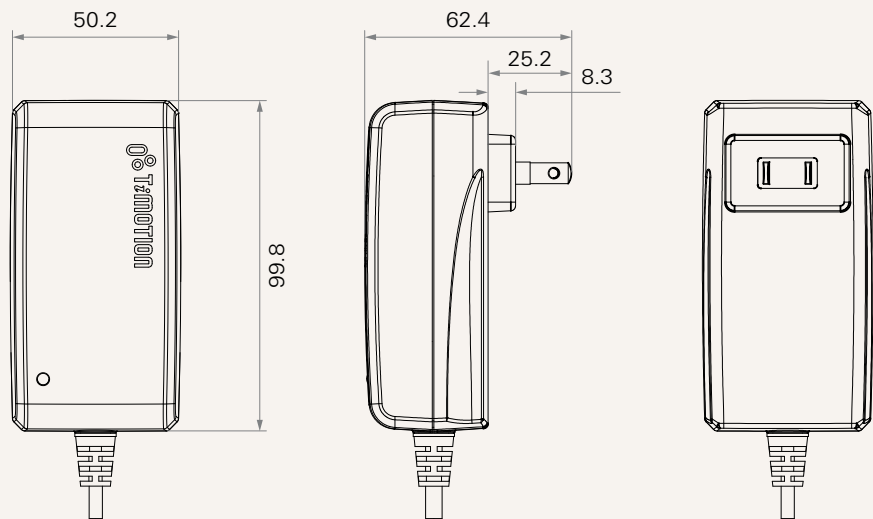

Drawing

Dimensions with EU Plug
(mm)

Dimensions with USA Plug
(mm)

Dimensions with AUS Plug
(mm)

Drawing

Dimensions with UK Plug
(mm)

Dimensions with JPN Plug
(mm)

TBC2

Version: 20181026-D

Input Voltage	4 = 100~240V AC		
AC Plug See page 2	1 = EU 2 = US	3 = AU 4 = UK	5 = JP
Color	1 = Black	2 = Grey (Pantone 428C)	
Charging Cradle See page 5	0 = Without	1 = With	2 = With. With LED power indicator
Cable Length & Plug (mm) See page 5	1 = Straight, 2000; DC plug, 180° 2 = Straight, 4000; DC plug, 180°	3 = Straight, 2000; DC plug, 90° 4 = Straight, 4000; DC plug, 90°	
IP Rating	1 = Without		

Charging Cradle

Cable Length & Plug (mm)

Terms of Use

The user is responsible for determining the suitability of TiMOTION products for a specific application. TiMOTION products are subject to change without prior notice.