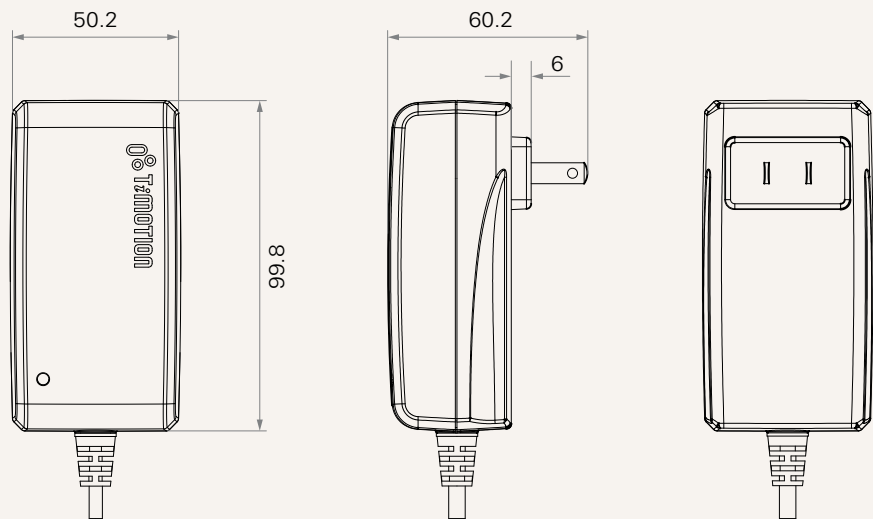

Drawing

Dimensions with EU Plug
(mm)

Dimensions with USA Plug
(mm)

Dimensions with AUS Plug
(mm)

Drawing

Dimensions with UK Plug
(mm)

Dimensions with JPN Plug
(mm)

TBC2

Version: 20181026-D

Input Voltage	4 = 100~240V AC		
AC Plug See page 2	1 = EU 2 = US	3 = AU 4 = UK	5 = JP
Color	1 = Black	2 = Grey (Pantone 428C)	
Charging Cradle See page 5	0 = Without	1 = With	2 = With. With LED power indicator
Cable Length & Plug (mm) See page 5	1 = Straight, 2000; DC plug, 180° 2 = Straight, 4000; DC plug, 180°	3 = Straight, 2000; DC plug, 90° 4 = Straight, 4000; DC plug, 90°	
IP Rating	1 = Without		