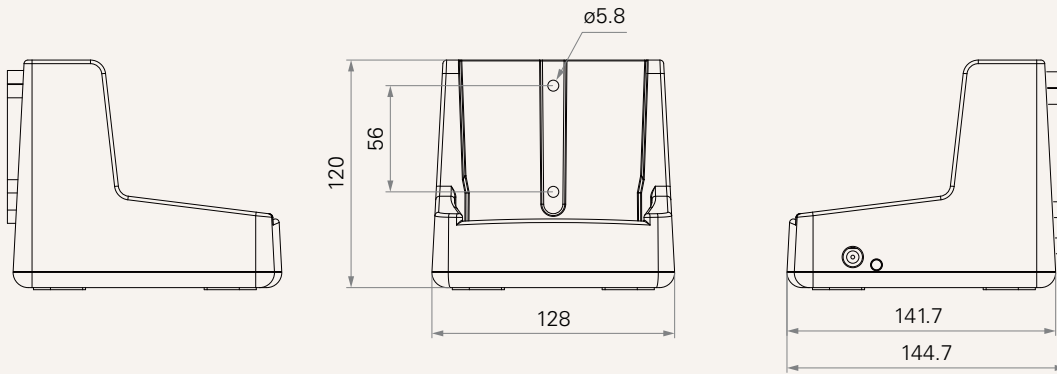

Cable Length & Plug (mm)

Terms of Use

The user is responsible for determining the suitability of TiMOTION products for a specific application. TiMOTION products are subject to change without prior notice.