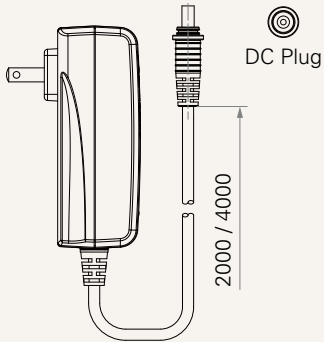

Charging Cradle