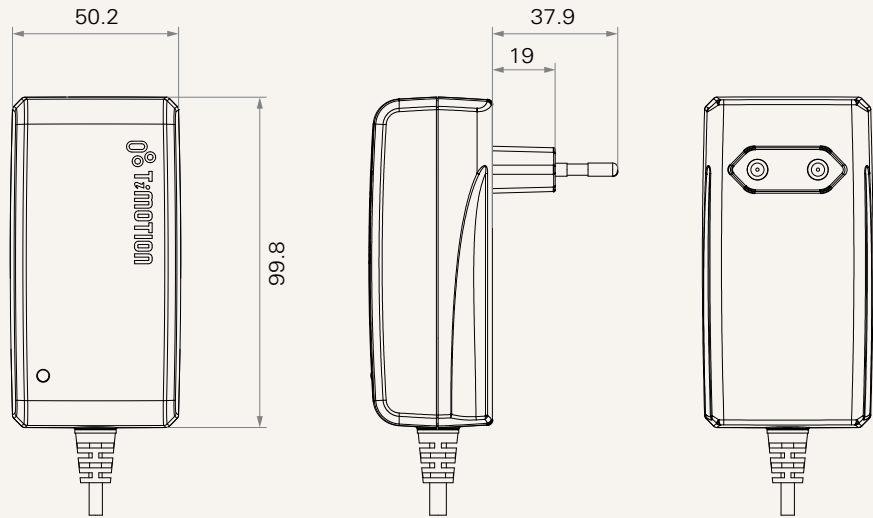

Drawing

Dimensions with EU Plug
(mm)

Dimensions with USA Plug
(mm)

Dimensions with AUS Plug
(mm)

Drawing

Dimensions with UK Plug
(mm)

Dimensions with JPN Plug
(mm)

TBC2

Version: 20181026-D

Input Voltage	4 = 100~240V AC		
AC Plug See page 2	1 = EU 2 = US	3 = AU 4 = UK	5 = JP
Color	1 = Black	2 = Grey (Pantone 428C)	
Charging Cradle See page 5	0 = Without	1 = With	2 = With. With LED power indicator
Cable Length & Plug (mm) See page 5	1 = Straight, 2000; DC plug, 180° 2 = Straight, 4000; DC plug, 180°	3 = Straight, 2000; DC plug, 90° 4 = Straight, 4000; DC plug, 90°	
IP Rating	1 = Without		

Charging Cradle

Cable Length & Plug (mm)

Terms of Use

The user is responsible for determining the suitability of TiMOTION products for a specific application. TiMOTION products are subject to change without prior notice.