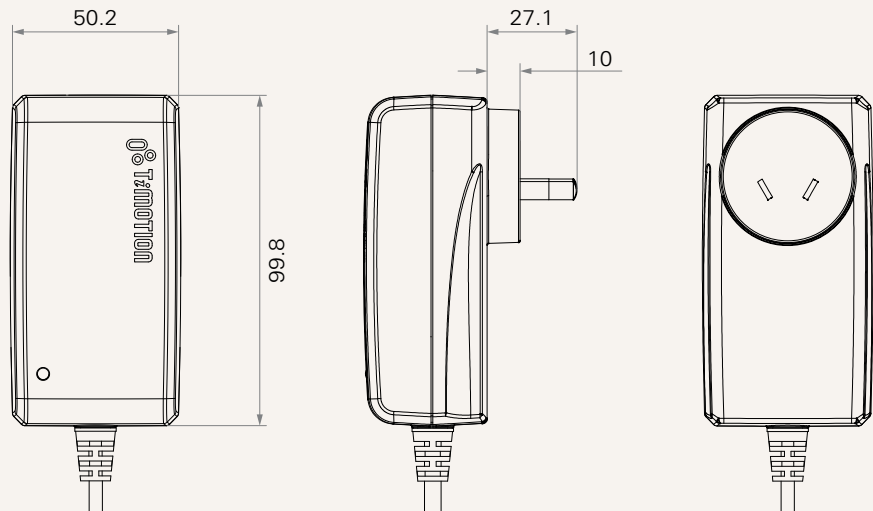

Drawing

Dimensions with EU Plug
(mm)

Dimensions with USA Plug
(mm)

Dimensions with AUS Plug
(mm)

Drawing

Dimensions with UK Plug
(mm)

Dimensions with JPN Plug
(mm)

TBC2

Version: 20181026-D

Input Voltage	4 = 100~240V AC		
AC Plug See page 2	1 = EU 2 = US	3 = AU 4 = UK	5 = JP
Color	1 = Black	2 = Grey (Pantone 428C)	
Charging Cradle See page 5	0 = Without	1 = With	2 = With. With LED power indicator
Cable Length & Plug (mm) See page 5	1 = Straight, 2000; DC plug, 180° 2 = Straight, 4000; DC plug, 180°	3 = Straight, 2000; DC plug, 90° 4 = Straight, 4000; DC plug, 90°	
IP Rating	1 = Without		