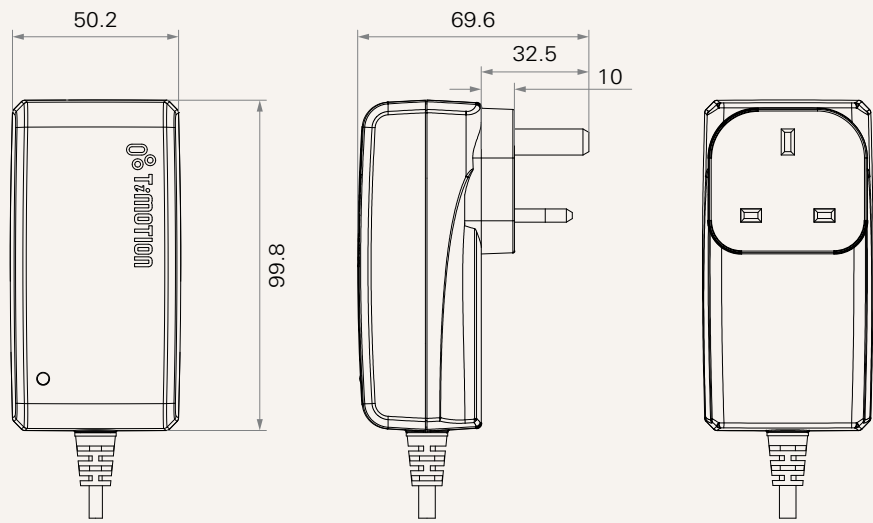

Drawing

Dimensions with EU Plug
(mm)

Dimensions with USA Plug
(mm)

Dimensions with AUS Plug
(mm)

Drawing

Dimensions with UK Plug
(mm)

Dimensions with JPN Plug
(mm)

TBC2

Version: 20181026-D

Input Voltage	4 = 100~240V AC		
AC Plug See page 2	1 = EU 2 = US	3 = AU 4 = UK	5 = JP
Color	1 = Black	2 = Grey (Pantone 428C)	
Charging Cradle See page 5	0 = Without	1 = With	2 = With. With LED power indicator
Cable Length & Plug (mm) See page 5	1 = Straight, 2000; DC plug, 180° 2 = Straight, 4000; DC plug, 180°	3 = Straight, 2000; DC plug, 90° 4 = Straight, 4000; DC plug, 90°	
IP Rating	1 = Without		