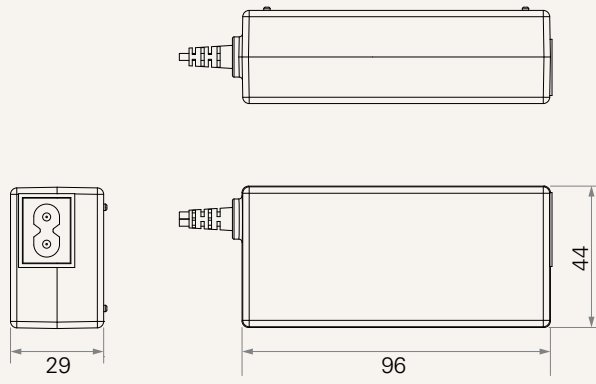

## General Features

Designed specifically to recharge TBB series without the use of a control box

**Drawing**

Standard Dimensions  
(mm)

## TBC

Version: 20161228-C

<b>Plug</b>	1 = EU 2 = USA	3 = AUS 4 = UK	5 = JPN A = Others
<b>Color</b>	1 = Black		
<b>Cable Length</b>	1 = AC cable: Straight, 1500mm; DC cable: Straight, 1000mm; DIN plug 2 = AC cable: Straight, 1500mm; DC cable: Straight, 1000mm; 01 plug		A = Customized