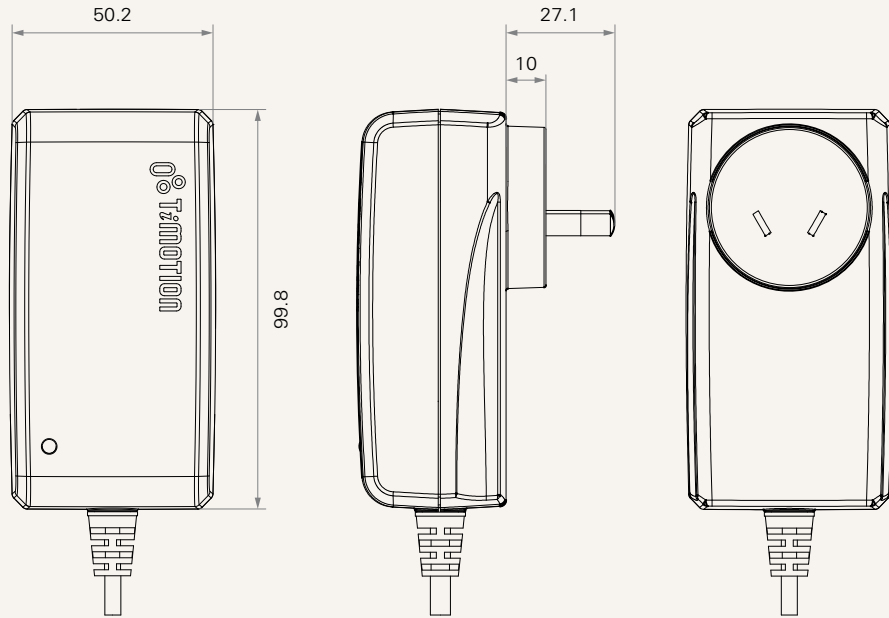

TP7

series

Product Segments

- **Comfort Motion**

General Features

Transformer type	SMPS
Input voltage	100~240V AC
Maximum output	29V DC, 1.5A
Plug support	EU, USA, AUS, UK, JPN
Color	Black or grey
Certificate	UL, ACMA, PSE
Wall mount design	

Drawing

Standard Dimensions
(mm)

Dimensions with EU Plug
(mm)

Dimensions with USA Plug
(mm)

Drawing

Standard Dimensions
(mm)

Dimensions with AUS Plug
(mm)

Dimensions with UK Plug
(mm)

Drawing

Standard Dimensions
(mm)

Dimensions with JPN Plug
(mm)

Plug	1 = EU 2 = USA	3 = AUS 4 = UK	5 = JPN
-------------	-------------------	-------------------	---------

Color	1 = Black	2 = Grey (Pantone 428C)	
--------------	-----------	-------------------------	--

Cable Length and Connector (mm)	1 = Straight, 2000; DIN 5pin socket 2 = Straight, 2000; 01 socket	3 = Straight, 4000; DIN 5pin socket 4 = Straight, 4000; 01 socket
--	--	--

Terms of Use

The user is responsible for determining the suitability of TiMOTION products for a specific application. TiMOTION products are subject to change without prior notice.