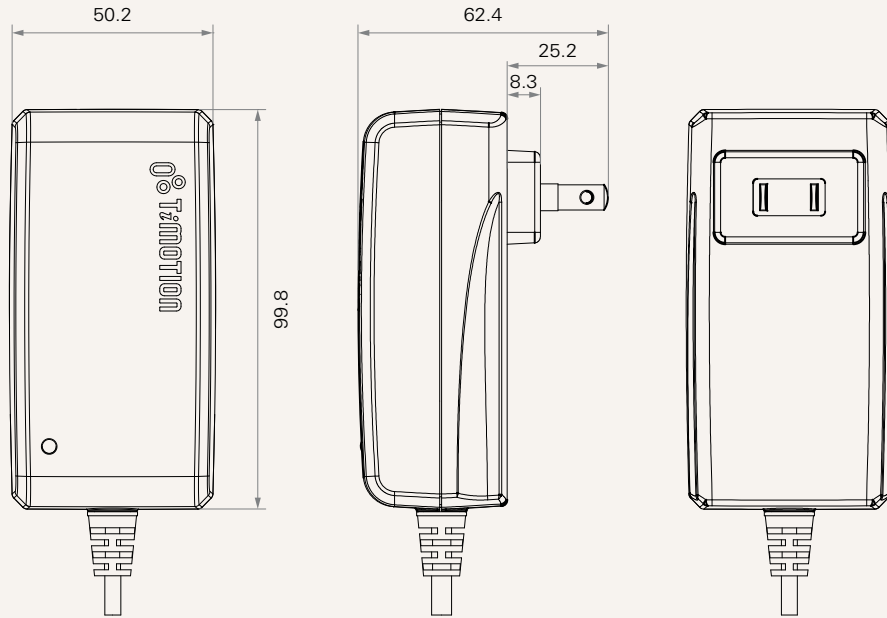

TP7

series

Product Segments

- **Comfort Motion**

General Features

Transformer type	SMPS
Input voltage	100~240V AC
Maximum output	29V DC, 1.5A
Plug support	EU, USA, AUS, UK, JPN
Color	Black or grey
Certificate	UL, ACMA, PSE
Wall mount design	

Drawing

Standard Dimensions
(mm)

Dimensions with EU Plug
(mm)

Dimensions with USA Plug
(mm)

Drawing

Standard Dimensions
(mm)

Dimensions with AUS Plug
(mm)

Dimensions with UK Plug
(mm)

Drawing

Standard Dimensions
(mm)

Dimensions with JPN Plug
(mm)

Plug	1 = EU 2 = USA	3 = AUS 4 = UK	5 = JPN
-------------	-------------------	-------------------	---------

Color	1 = Black	2 = Grey (Pantone 428C)	
--------------	-----------	-------------------------	--

Cable Length and Connector (mm)	1 = Straight, 2000; DIN 5pin socket 2 = Straight, 2000; 01 socket	3 = Straight, 4000; DIN 5pin socket 4 = Straight, 4000; 01 socket
--	--	--

Terms of Use

The user is responsible for determining the suitability of TiMOTION products for a specific application. TiMOTION products are subject to change without prior notice.