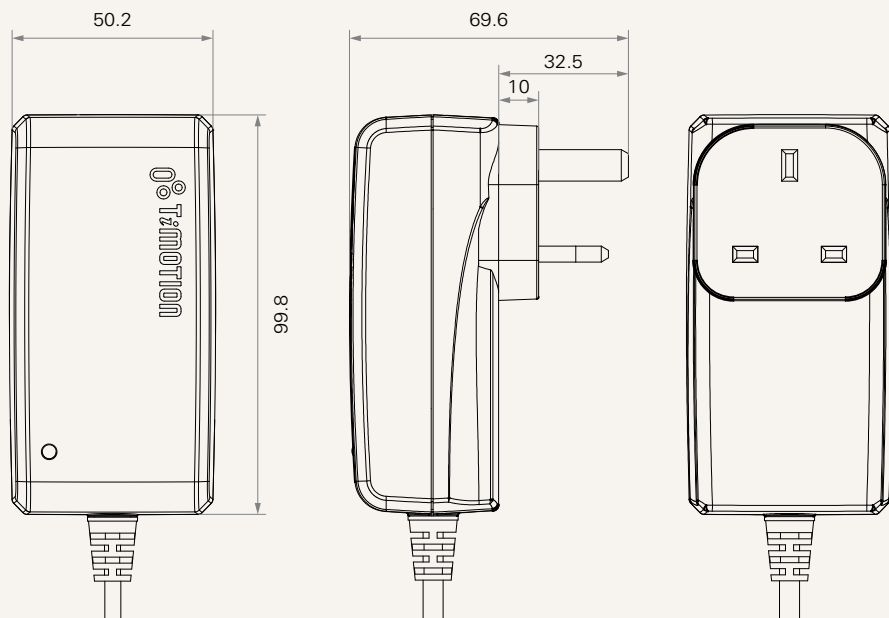

TP7

series

Product Segments

- **Comfort Motion**

General Features

Transformer type	SMPS
Input voltage	100~240V AC
Maximum output	29V DC, 1.5A
Plug support	EU, USA, AUS, UK, JPN
Color	Black or grey
Certificate	UL, ACMA, PSE
Wall mount design	

Drawing

Standard Dimensions
(mm)

Dimensions with EU Plug
(mm)

Dimensions with USA Plug
(mm)

Drawing

Standard Dimensions
(mm)

Dimensions with AUS Plug
(mm)

Dimensions with UK Plug
(mm)

Drawing

Standard Dimensions
(mm)

Dimensions with JPN Plug
(mm)

Plug	1 = EU 2 = USA	3 = AUS 4 = UK	5 = JPN
-------------	-------------------	-------------------	---------

Color	1 = Black	2 = Grey (Pantone 428C)	
--------------	-----------	-------------------------	--

Cable Length and Connector (mm)	1 = Straight, 2000; DIN 5pin socket 2 = Straight, 2000; 01 socket	3 = Straight, 4000; DIN 5pin socket 4 = Straight, 4000; 01 socket
--	--	--

Terms of Use

The user is responsible for determining the suitability of TiMOTION products for a specific application. TiMOTION products are subject to change without prior notice.