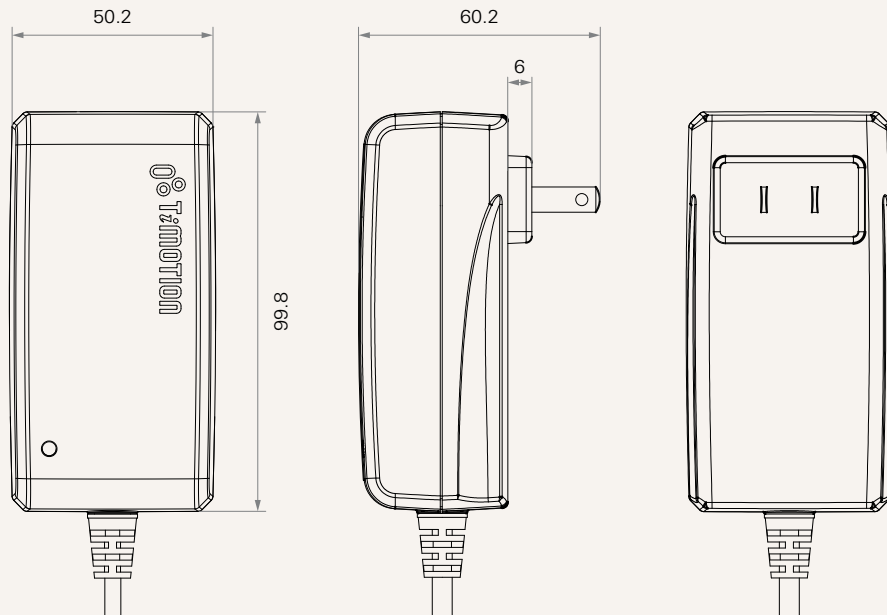

TP7

series

Product Segments

- **Comfort Motion**

General Features

Transformer type	SMPS
Input voltage	100~240V AC
Maximum output	29V DC, 1.5A
Plug support	EU, USA, AUS, UK, JPN
Color	Black or grey
Certificate	UL, ACMA, PSE
Wall mount design	

Drawing

Standard Dimensions
(mm)

Dimensions with EU Plug
(mm)

Dimensions with USA Plug
(mm)

Drawing

Standard Dimensions
(mm)

Dimensions with AUS Plug
(mm)

Dimensions with UK Plug
(mm)

Drawing

Standard Dimensions
(mm)

Dimensions with JPN Plug
(mm)

Plug	1 = EU 2 = USA	3 = AUS 4 = UK	5 = JPN
-------------	-------------------	-------------------	---------

Color	1 = Black	2 = Grey (Pantone 428C)	
--------------	-----------	-------------------------	--

Cable Length and Connector (mm)	1 = Straight, 2000; DIN 5pin socket 2 = Straight, 2000; 01 socket	3 = Straight, 4000; DIN 5pin socket 4 = Straight, 4000; 01 socket
--	--	--

Terms of Use

The user is responsible for determining the suitability of TiMOTION products for a specific application. TiMOTION products are subject to change without prior notice.