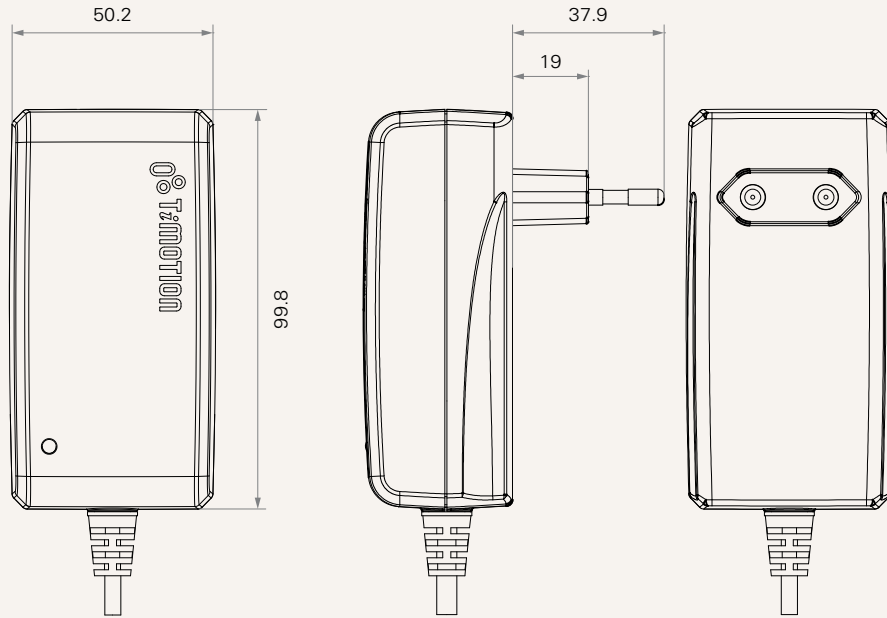

TP7

series

Product Segments

- **Comfort Motion**

General Features

Transformer type	SMPS
Input voltage	100~240V AC
Maximum output	29V DC, 1.5A
Plug support	EU, USA, AUS, UK, JPN
Color	Black or grey
Certificate	UL, ACMA, PSE
Wall mount design	

Drawing

Standard Dimensions
(mm)

Dimensions with EU Plug
(mm)

Dimensions with USA Plug
(mm)

Drawing

Standard Dimensions
(mm)

Dimensions with AUS Plug
(mm)

Dimensions with UK Plug
(mm)

Drawing

Standard Dimensions
(mm)

Dimensions with JPN Plug
(mm)

Plug	1 = EU 2 = USA	3 = AUS 4 = UK	5 = JPN
-------------	-------------------	-------------------	---------

Color	1 = Black	2 = Grey (Pantone 428C)	
--------------	-----------	-------------------------	--

Cable Length and Connector (mm)	1 = Straight, 2000; DIN 5pin socket 2 = Straight, 2000; 01 socket	3 = Straight, 4000; DIN 5pin socket 4 = Straight, 4000; 01 socket
--	--	--

Terms of Use

The user is responsible for determining the suitability of TiMOTION products for a specific application. TiMOTION products are subject to change without prior notice.