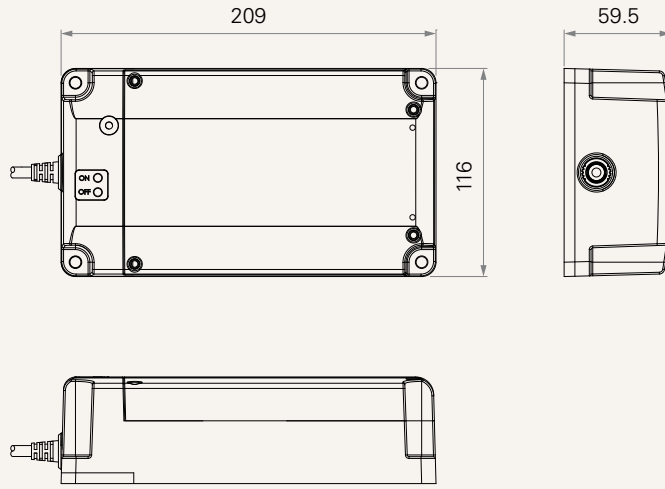

TBB4

series

Product Segments

- **Care Motion**
- **Comfort Motion**

General Features

Battery type	Lead acid
Capacity	1.2 or 2Ah
Discharging voltage	24V DC, 2A
Charging voltage	29~45V DC
Color	Black or grey
IP rating	IP66W
Certificate	IEC60601-1, ES60601-1
LED indication (for charge / discharge status)	
With on / off function, it's able to keep or stop discharging	

Drawing

Standard Dimensions
(mm)

TBB4

Version: 20200716-H

Battery Capacity	1 = 1.2Ah	2 = 2.0Ah		
Color	1 = Black	2 = Pantone 428C		
Cable Length (mm)	1 = Straight, 1000	2 = Straight, 2000		
On / Off Switch	1 = With			
Buzzer	0 = Without	1 = With		
PCBA	1 = General	2 = Power saving function		
IP Rating	1 = Without	2 = IP54	3 = IP66	4 = IP66W