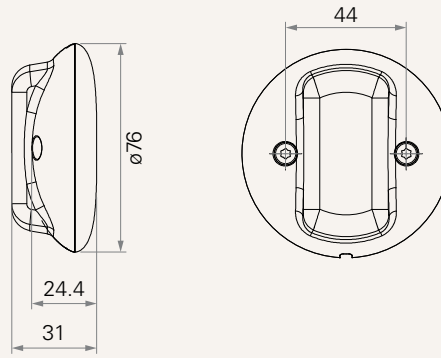

## General Features

12V DC or 24V DC  
Suitable for recliners

**Drawing**

Standard Dimensions  
(mm)

## TMM3

Version: 20191105-B

<b>Voltage</b>	1 = 12V DC	2 = 24V DC
<b>Color</b>	1 = Black	
<b>Cable Length (mm)</b>	1 = Straight, 1000	3 = Straight, 2000
<b>Plug</b>	2 = Tinned leads	F = Molex 2P

---